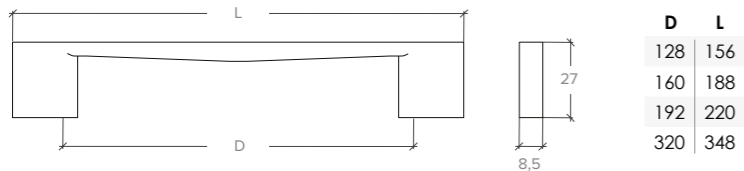

C1181

NEW

ΚΩΔ. ΠΑ. | ORDER CODE	ΤΙΜΗ | PRICE	Μ.Μ | Q.M
C1181-128 S05 S05	3,20 €	TMX. / PIECE
C1181-160 S05 S05	4,00 €	TMX. / PIECE
C1181-192 S05 S05	5,00 €	TMX. / PIECE
C1181-320 S05 S05	6,40 €	TMX. / PIECE
C1181-128 S19 S19	3,20 €	TMX. / PIECE
C1181-160 S19 S19	4,00 €	TMX. / PIECE
C1181-192 S19 S19	5,00 €	TMX. / PIECE
C1181-320 S19 S19	6,40 €	TMX. / PIECE

C1157

NEW

ΚΩΔ. ΠΑ. | ORDER CODE	ΤΙΜΗ | PRICE	Μ.Μ | Q.M
C1157-29 S05 S05	2,00 €	TMX. / PIECE
C1157-29 S19 S19	2,00 €	TMX. / PIECE

MAT NIKEL - MATT NICKEL
S05 S05

C1121

ΚΩΔ. ΠΑ. | ORDER CODE	ΤΙΜΗ | PRICE	Μ.Μ | Q.M
C1121 - 96 S05 S05	2,20 €	TMX. / PIECE
C1121 - 128 S05 S05	2,40 €	TMX. / PIECE
C1121 - 160 S05 S05	3,00 €	TMX. / PIECE
C1121 - 192 S05 S05	3,70 €	TMX. / PIECE
C1121 - 96 S33 S33	2,10 €	TMX. / PIECE
C1121 - 128 S33 S33	2,30 €	TMX. / PIECE
C1121 - 160 S33 S33	2,90 €	TMX. / PIECE
C1121 - 192 S33 S33	3,60 €	TMX. / PIECE

x20