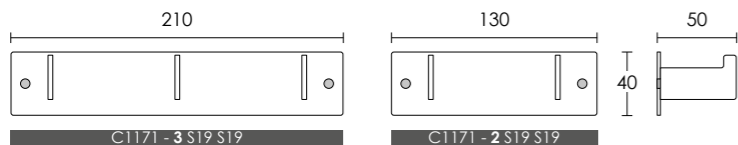

C1171 - 3 S19 S19

C1171 - 2 S19 S19

Conset®

C1169

NEW

ΚΩΔ. ΠΑ. | ORDER CODE	ΤΙΜΗ | PRICE	M.M | Q.M
C1169 S04 S04	4,60 €	TMX. / PIECE
C1169 S05 S05	3,80 €	TMX. / PIECE

BLISTER
PACKAGING