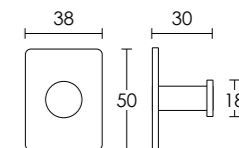

C1151

NEW

ΚΩΔ. ΠΑ. | ORDER CODE	ΤΙΜΗ | PRICE	M.M | Q.M
C1151 - S39 S05	13,20 €	TMX. / PIECE