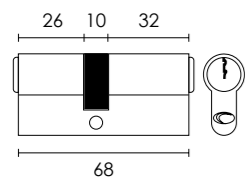

MAT NIKEL / MATT NICKEL
S05 S05